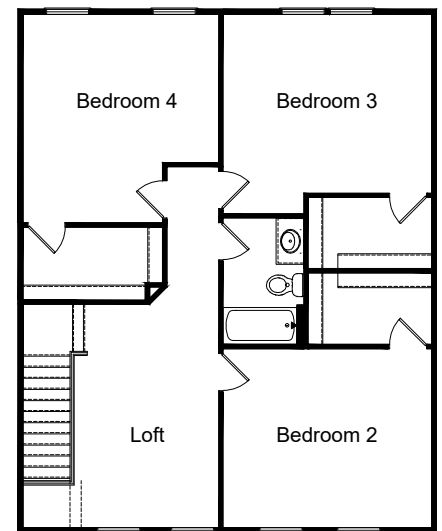

Traditional Elevation

Farmhouse Elevation

Artisan Elevation

1st Floor Plan

2nd Floor Plan

The

*Leigh*

3,201 sq. ft.