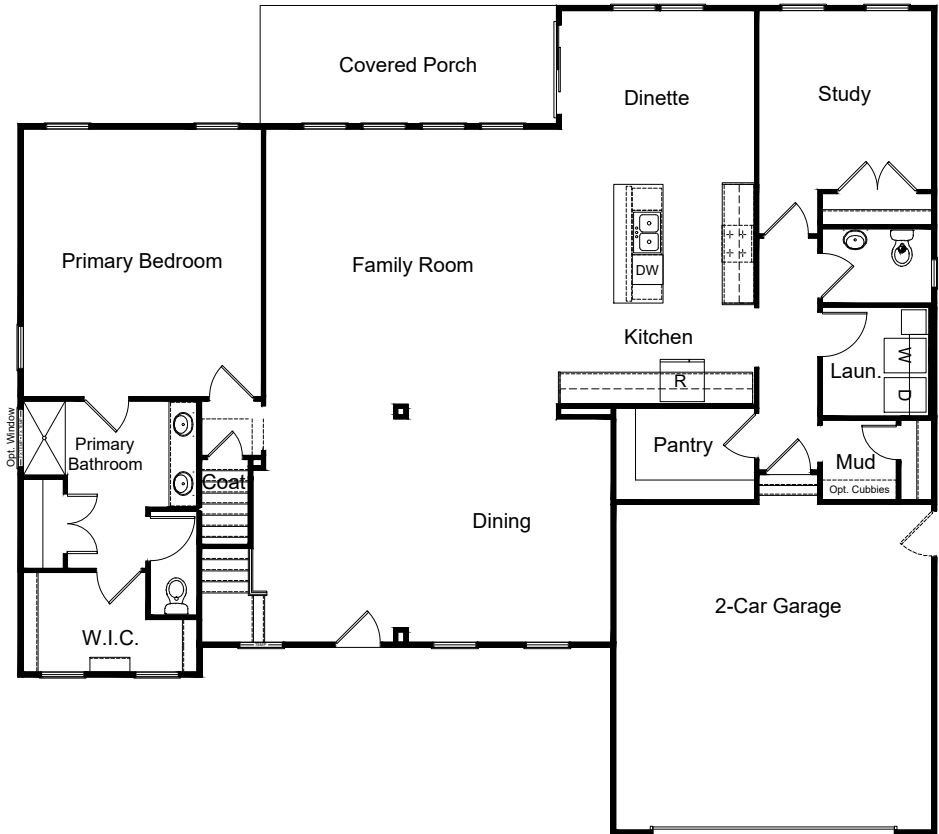

Traditional Elevation

Farmhouse Elevation

Artisan Elevation

1st Floor Plan

2nd Floor Plan

The

*Leigh*

3,201 sq. ft.